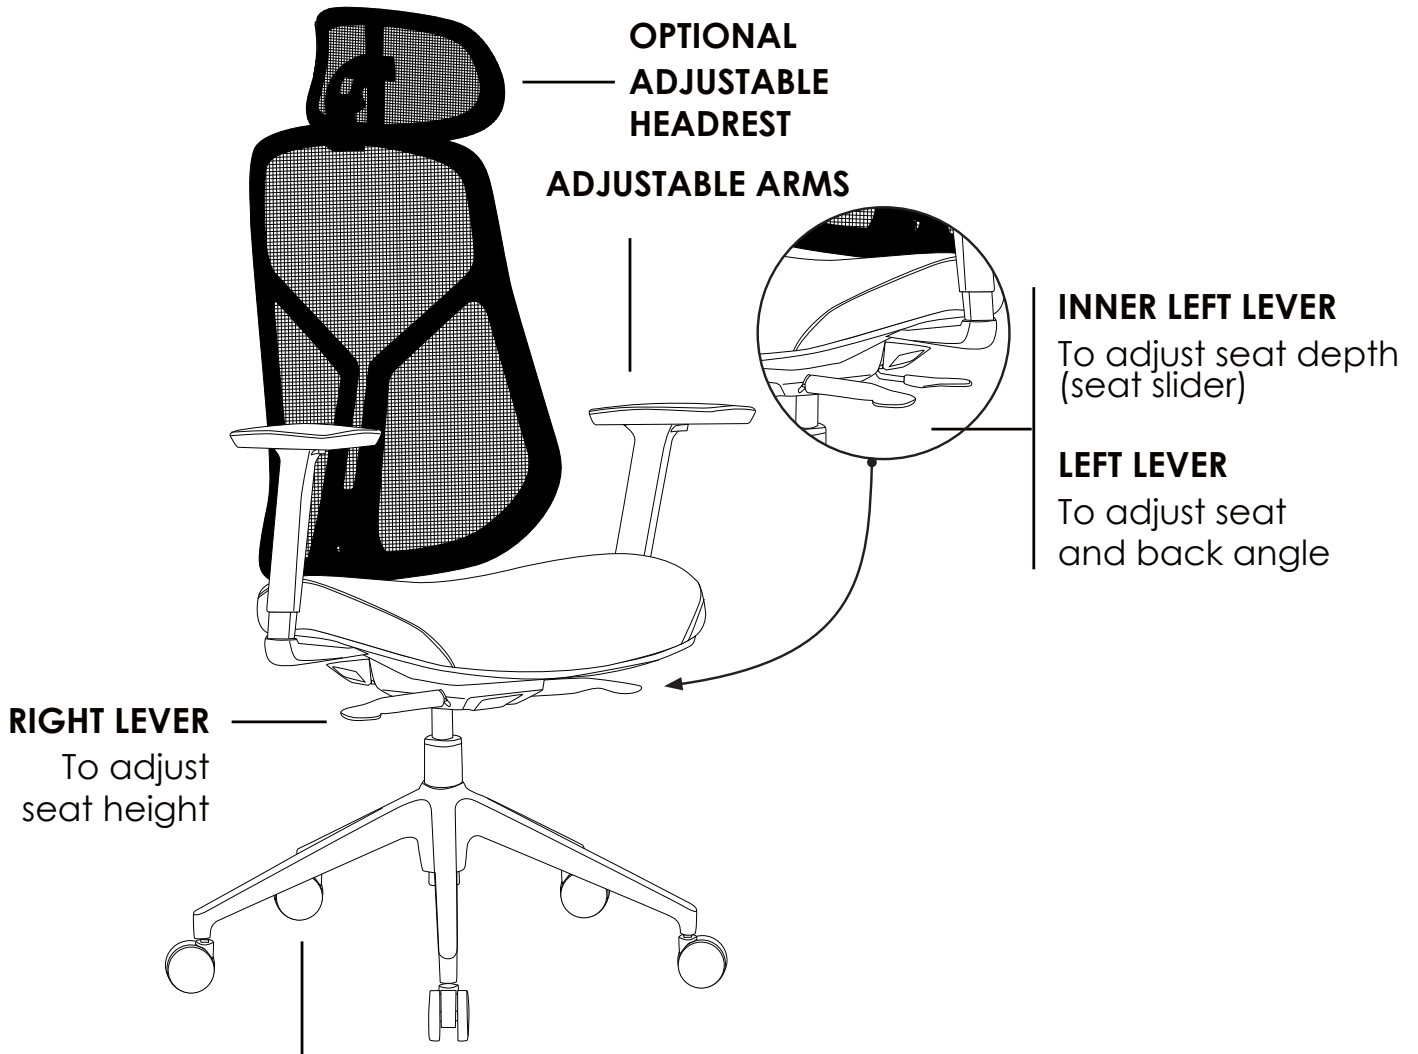

BRAGG

» INSTRUCTIONS OF USE

L STYLE[®]
ERGONOMICS AUSTRALIA
NSW | VIC | QLD | WA | HONG KONG | CHINA

INDOOR USE ONLY

X Do not use as a step ladder

640MM HIGH ARCH BASE WITH CASTORS

Use soft tyred castors for tiles

Use hard tyred castors for carpet

- » Vacuum regular
- » Regularly adjust mechanism angle
- » Regularly adjust gas height
- » All warranty claims to be forwarded to place of purchase
- » Warranty covers components and workmanship only
- » Damage or wear and tear not covered by warranty
- » Misuse or abuse will not be covered under warranty